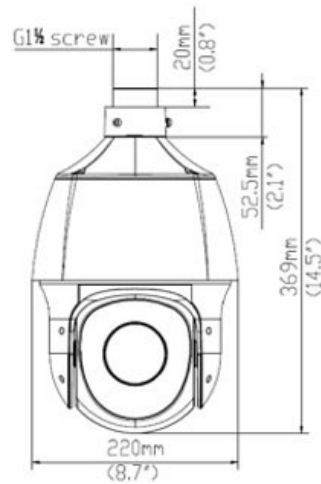

CP- VNP-2221L15-P

2MP 22x Full HD IR Network PTZ Camera - 150 Mtr.

Main Features

- 1/2.9" 2MP PS CMOS Image Sensor
- Powerful 22x Optical Zoom
- Ultra 265, H.265, H.264, MJPEG Triple streams Encoding
- Up to 1024 Presets, Preset patrol, route patrol, recorded patrol
- DWDR, Day/Night (ICR), 2D/3D-DNR, EIS, Defog, AWB, AGC, BLC, HLC
- Max 240°/s pan speed, 360° endless pan rotation
- Built-in 1/1 alarm in/out, IP66, Supports PoE
- IR Range of 150 Mtr., Smart IR, Micro SD Card
- Mobile Software: Android, iOS
- CMS Software: IVMS