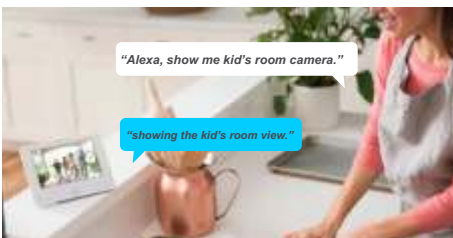

Alexa and Google Supported

The CP PLUS EzyKam also works with both Alexa & Google Home, which lets you integrate your surveillance solution with your smart home system, meaning that with a simple voice command, you can now view your camera feed live on TV or smart phone.